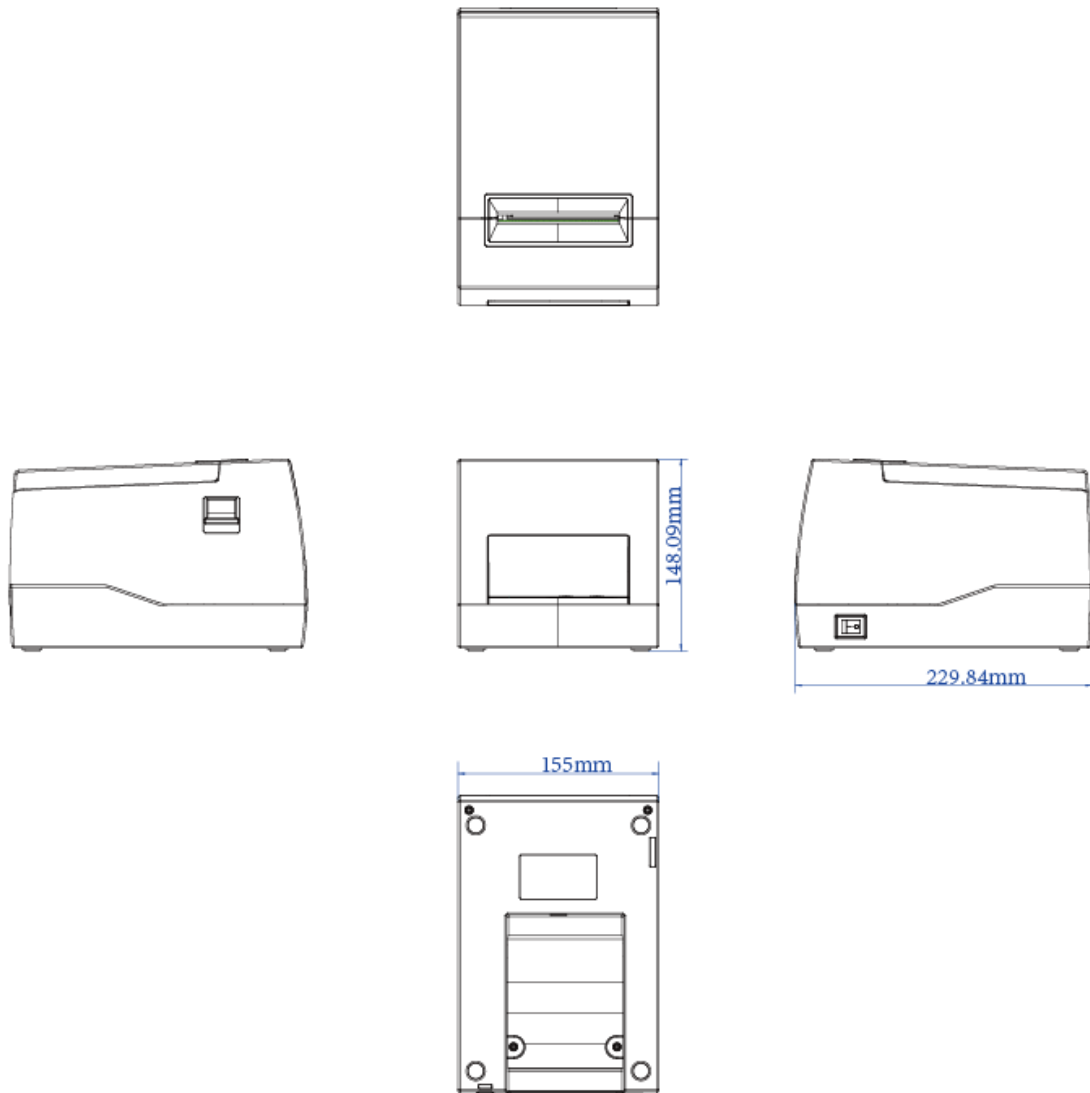

+

1.2

1.3

DL-886AW

DL-886BW

(2/2)

DL-886AW		DL-886BW	
		ASCII 8x16, 12x24 16x16, 24x24	
		DOS437 GB18030	
		Code 39, Code 93, EAN 8/13 (add on 2 & 5), UPC A/E	
		QR code	
		USB	
		100 ~240 50/60 0.6	
		12 2	
		41 - 104 (5 -40), 30% - 85%	
		-4 - 122 (-20 -50), 10% - 50%	
	(* *)	197.06()*132()*127.39()	229.84()*155()*148.09()
		805 ,	880 ,
		CCC	