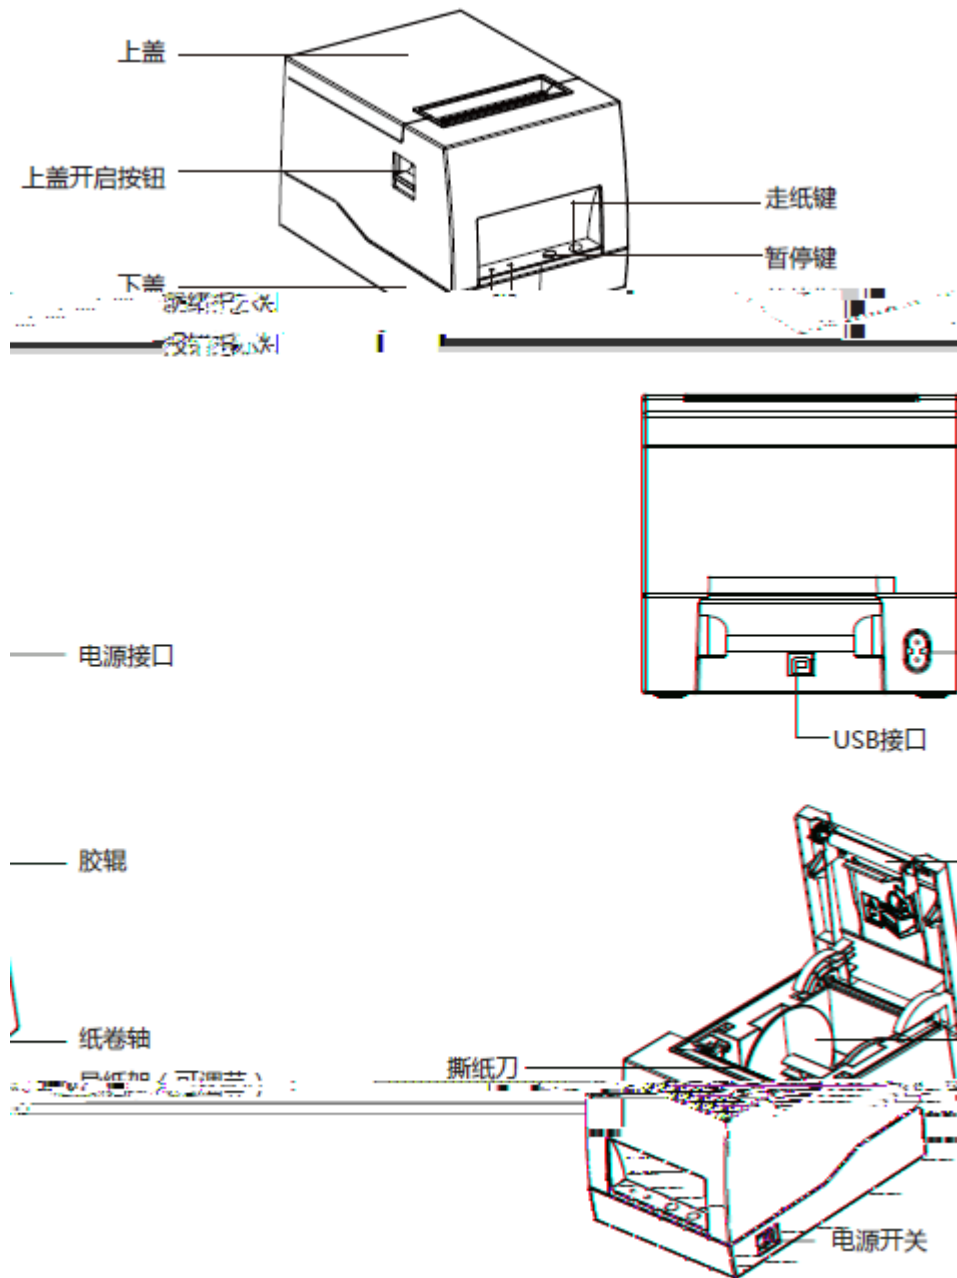

+

1.2

1.3

DL-886AW

DL-886BW

(2/2)

DL-886AW		DL-886BW	
		ASCII 8x16, 12x24 16x16, 24x24	
		DOS437 GB18030	
		Code 39, Code 93, EAN 8/13 (add on 2 & 5), UPC A/E	
		QR code	
		USB	
		100 ~240 50/60 0.6	
		12 2	
		41 - 104 (5 -40), 30% - 85%	
		-4 - 122 (-20 -50), 10% - 50%	
	(* *)	197.06()*132()*127.39()	229.84()*155()*148.09()
		805 ,	880 ,
		CCC	